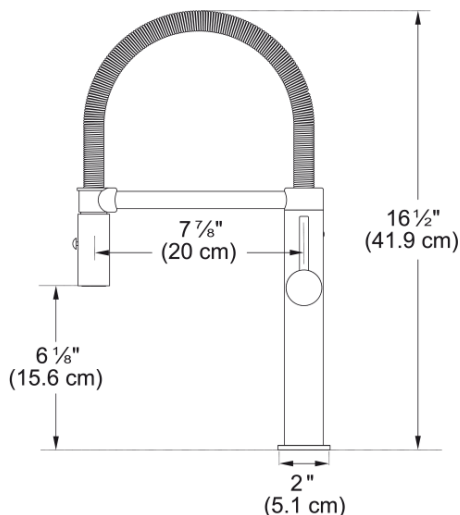

Pescara Semi-Pro Faucet - PES-SP-304 | 115.0442.968

Technical Data

Aspect

Spout type	S - semi-professional
Color	Stainless steel
Type of material	Stainless steel 304
Flexible pullout hose material	Metal
Spray head material	Stainless steel

Product Dimensions

Faucet hole diameter	35 mm
Cartridge dimension	28 mm

Installation

Mounting type	Shank
Water supply hose connection	1/2"
Water supply hose length	650 mm

Product specifications

Pressure	High pressure
Faucet type	Spray
Faucet operation	Side lever
Faucet rotation	360°

Product identification

Product brand	FRANKE
Product family	Mythos
Collection	Pescara

Features

Water saving feature	Yes
Type of aerator	Cache